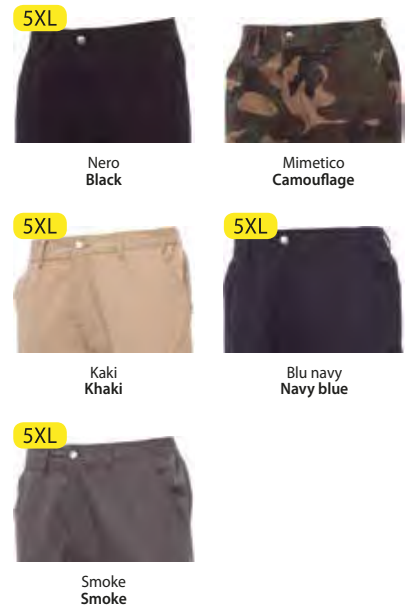

Alta visibilità | High visibility

WORK

620616 Forest/Summer

Pantalone uomo, estivo, elastici laterali e passanti in vita, chiusura con zip e bottone in metallo, due tasche anteriori a taglio classico, due tasche laterali con patta e bottoni automatici, una tasca con zip lato sinistro, un porta metro a scomparsa lato destro, due tasche posteriori a filo con asola e bottone.

Size	-	XS	S	M	L	XL	XXL	3XL	4XL	5XL	BIG SIZE
Tessuto	100% COTONE, RIPSTOP										
Fabric	100% COTTON, RIPSTOP										
	210 g 1/20 pcs										

Size	-	XS	S	M	L	XL	XXL	3XL	4XL	5XL	BIG SIZE
Tessuto	100% COTONE, TWILL										
Fabric	100% COTTON, TWILL										
	280 g 1/20 pcs										

620617 Forest

Pantalone uomo, multistagione, elastici laterali e passanti in vita, chiusura con zip e bottone in metallo, due tasche anteriori a taglio classico, due tasche laterali con patta e bottoni automatici, una tasca con zip lato sinistro, un porta metro a scomparsa lato destro, due tasche posteriori a filo con asola e bottone.