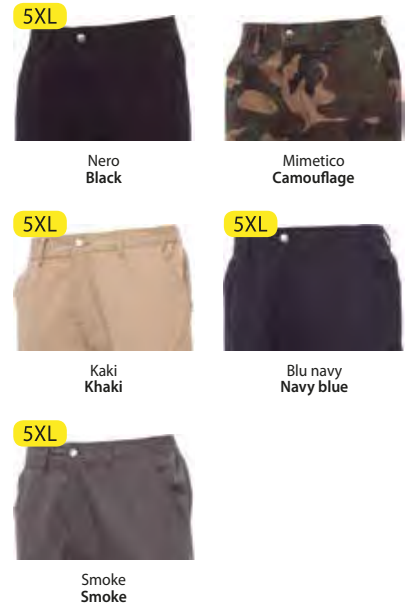

Alta visibilità | High visibility

WORK

620616 Forest/Summer

Pantalone uomo, estivo, elastici laterali e passanti in vita, chiusura con zip e bottone in metallo, due tasche anteriori a taglio classico, due tasche laterali con patta e bottoni automatici, una tasca con zip lato sinistro, un porta metro a scomparsa lato destro, due tasche posteriori a filo con asola e bottone.

Size	-	XS	S	M	L	XL	XXL	3XL	4XL	5XL	BIG SIZE
Tessuto	100% COTONE, RIPSTOP										
Fabric	100% COTTON, RIPSTOP										

Size	-	XS	S	M	L	XL	XXL	3XL	4XL	5XL	BIG SIZE
Tessuto	100% COTONE, TWILL										
Fabric	100% COTTON, TWILL										

620617 Forest

Pantalone uomo, multistagione, elastici laterali e passanti in vita, chiusura con zip e bottone in metallo, due tasche anteriori a taglio classico, due tasche laterali con patta e bottoni automatici, una tasca con zip lato sinistro, un porta metro a scomparsa lato destro, due tasche posteriori a filo con asola e bottone.